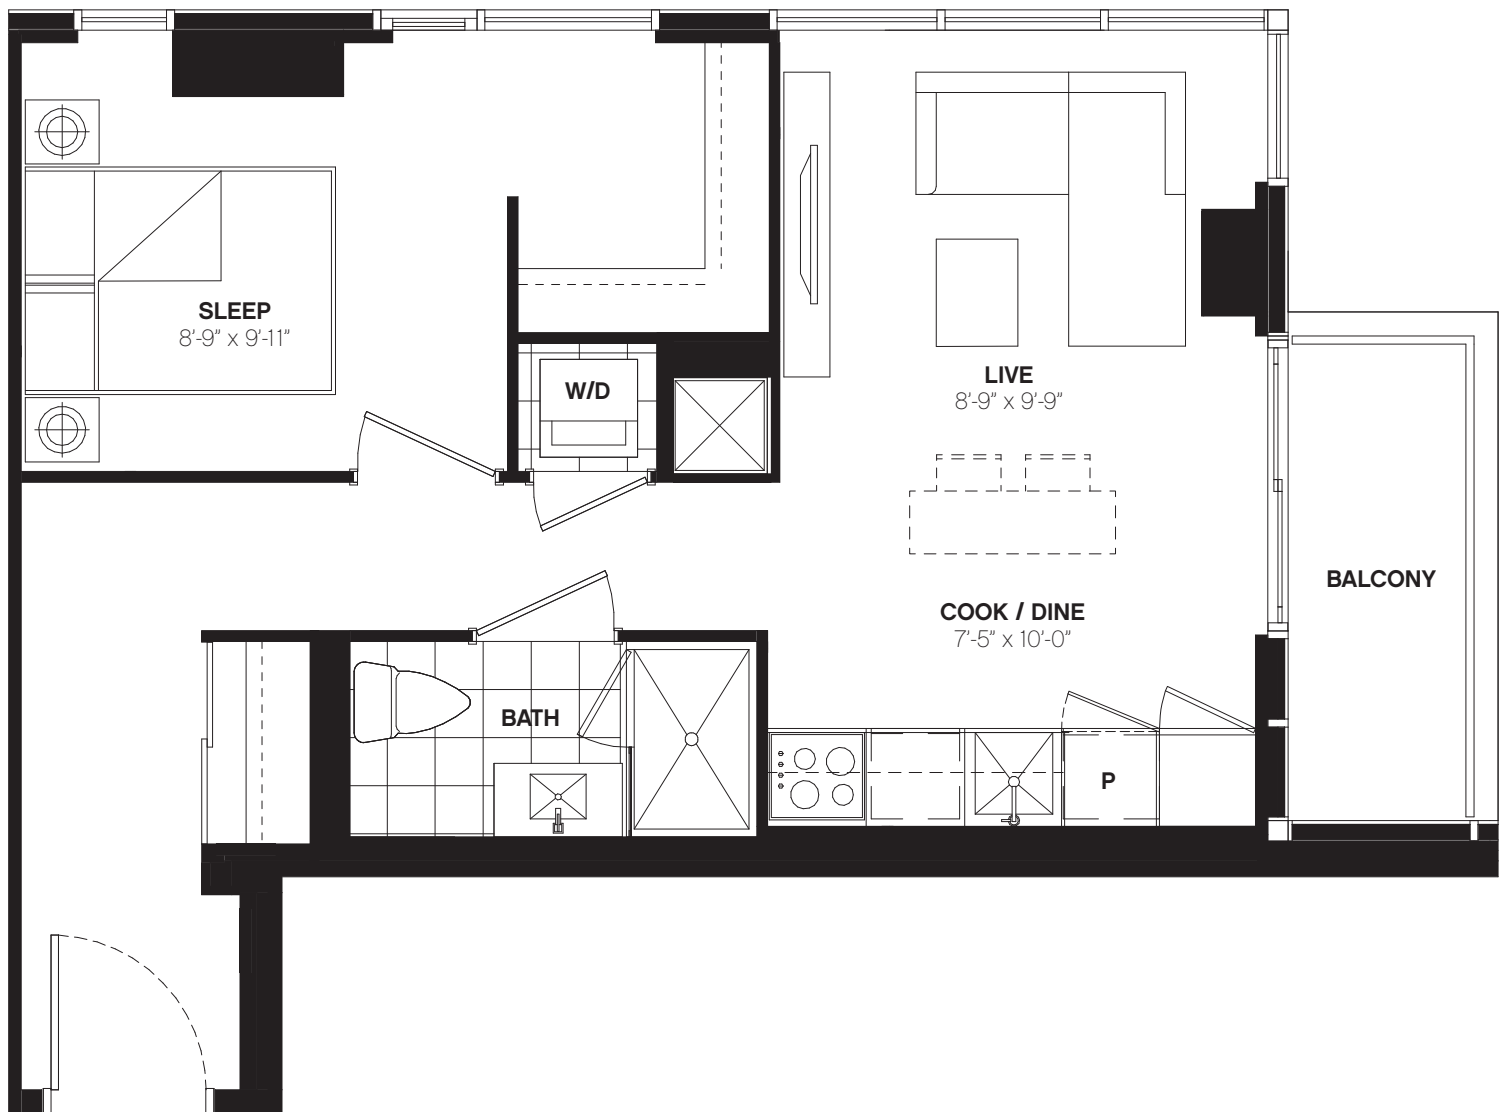

W488

1 BED / 488 SQ. FT.
BALCONY / 35 SQ. FT.

LEVEL 25