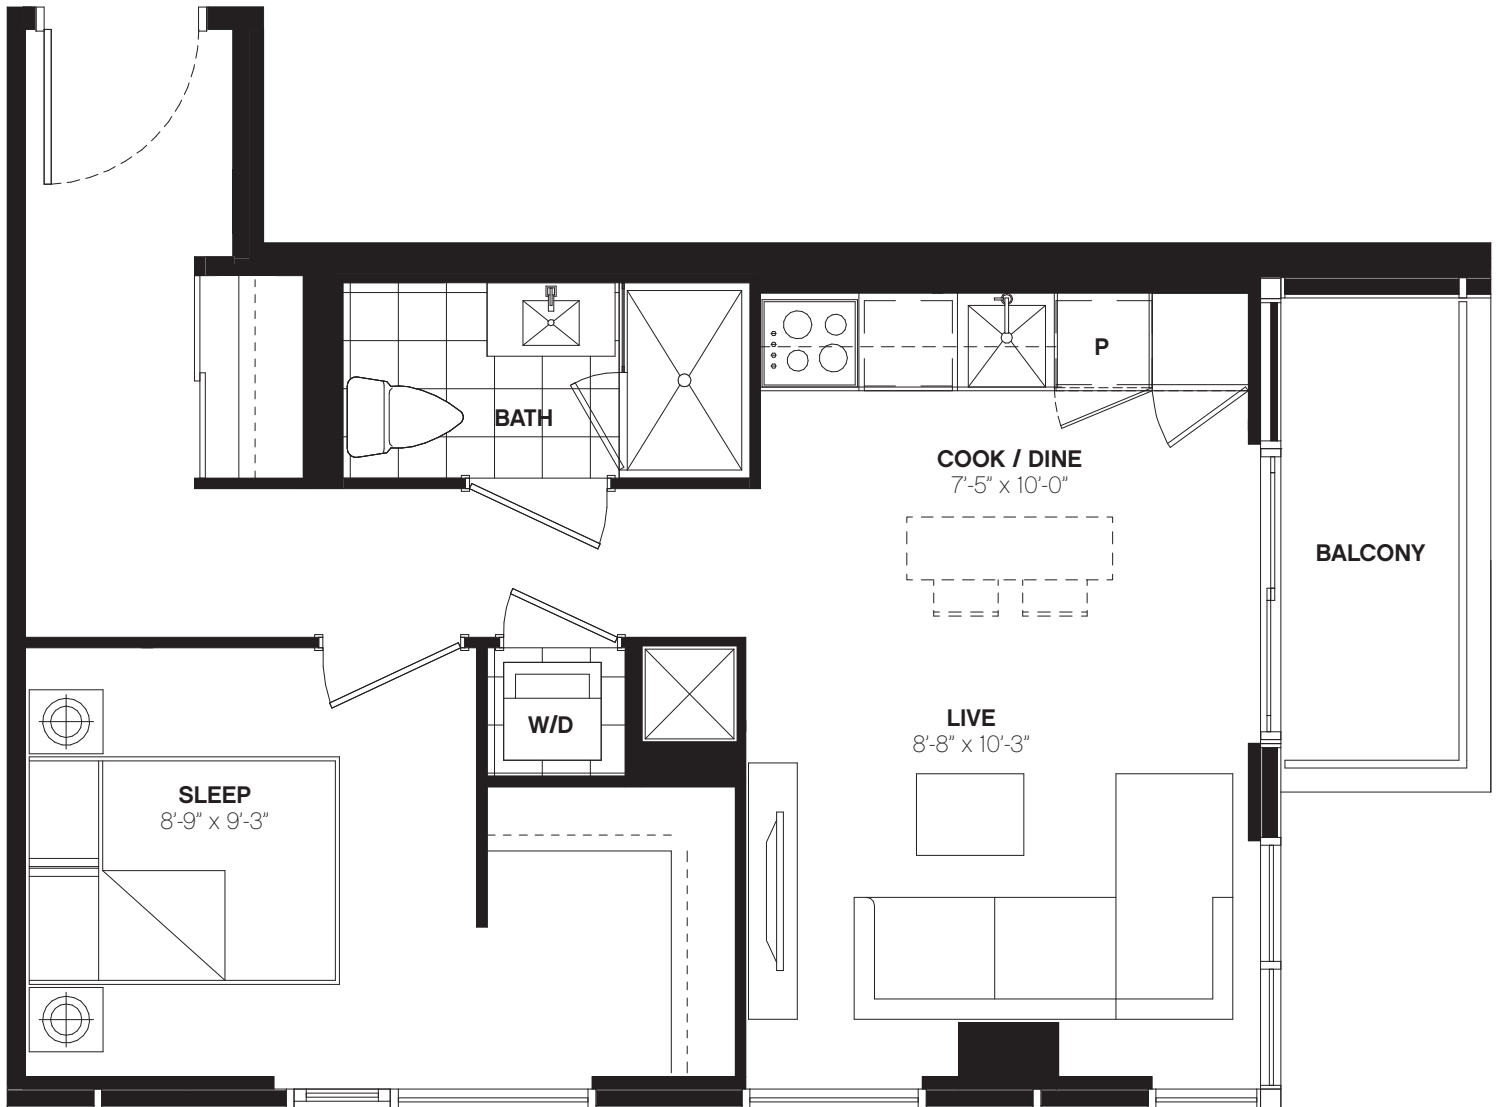

W488

1 BED / 488 SQ. FT.
BALCONY / 34 SQ. FT.

LEVEL 26