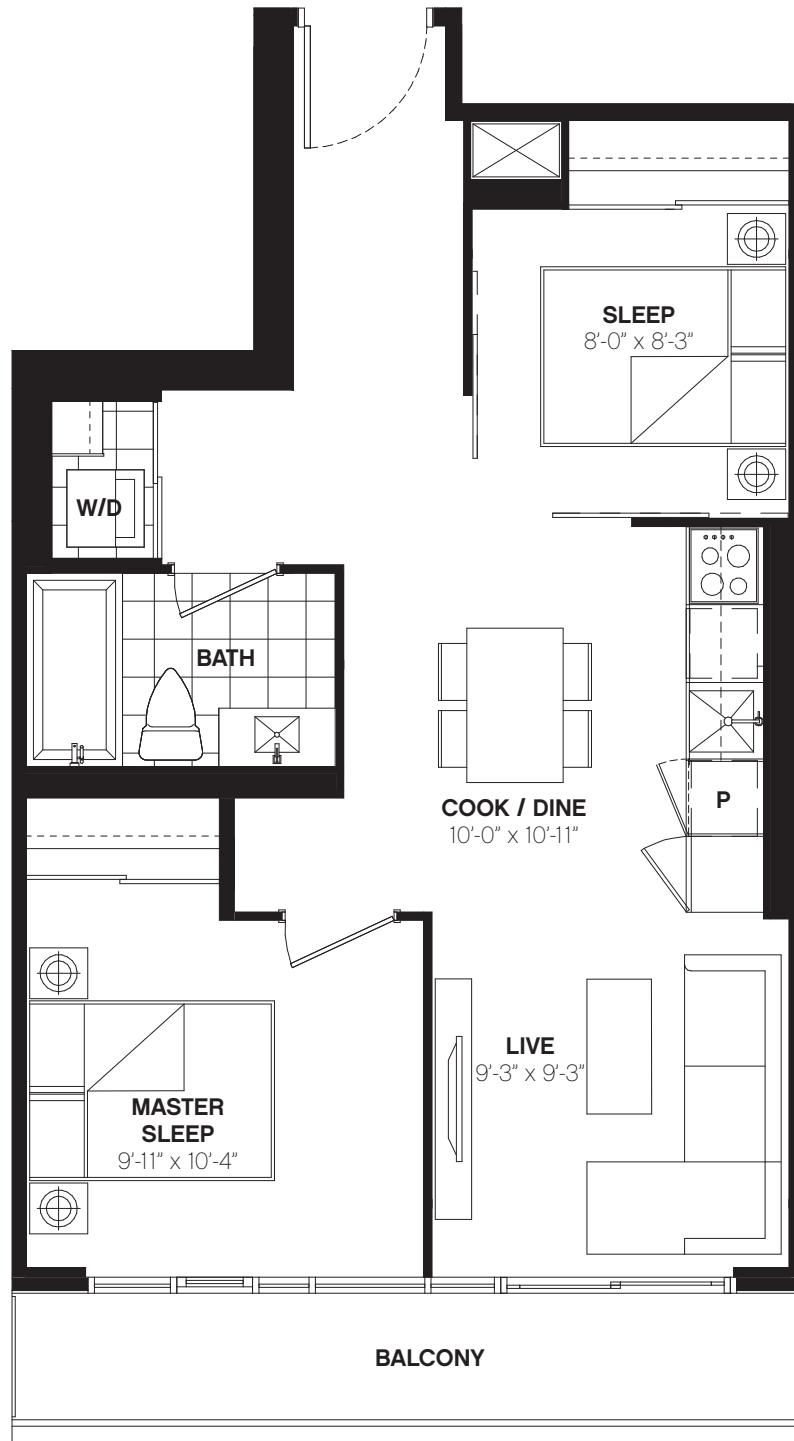

# W606

2 BED / 606 SQ. FT.  
BALCONY / 66 SQ. FT.

LEVEL 26