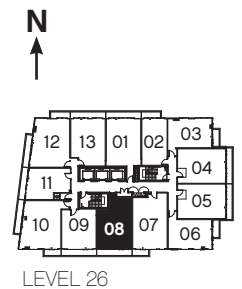

# W606

2 BED / 606 SQ. FT.  
BALCONY / 66 SQ. FT.

LEVEL 26