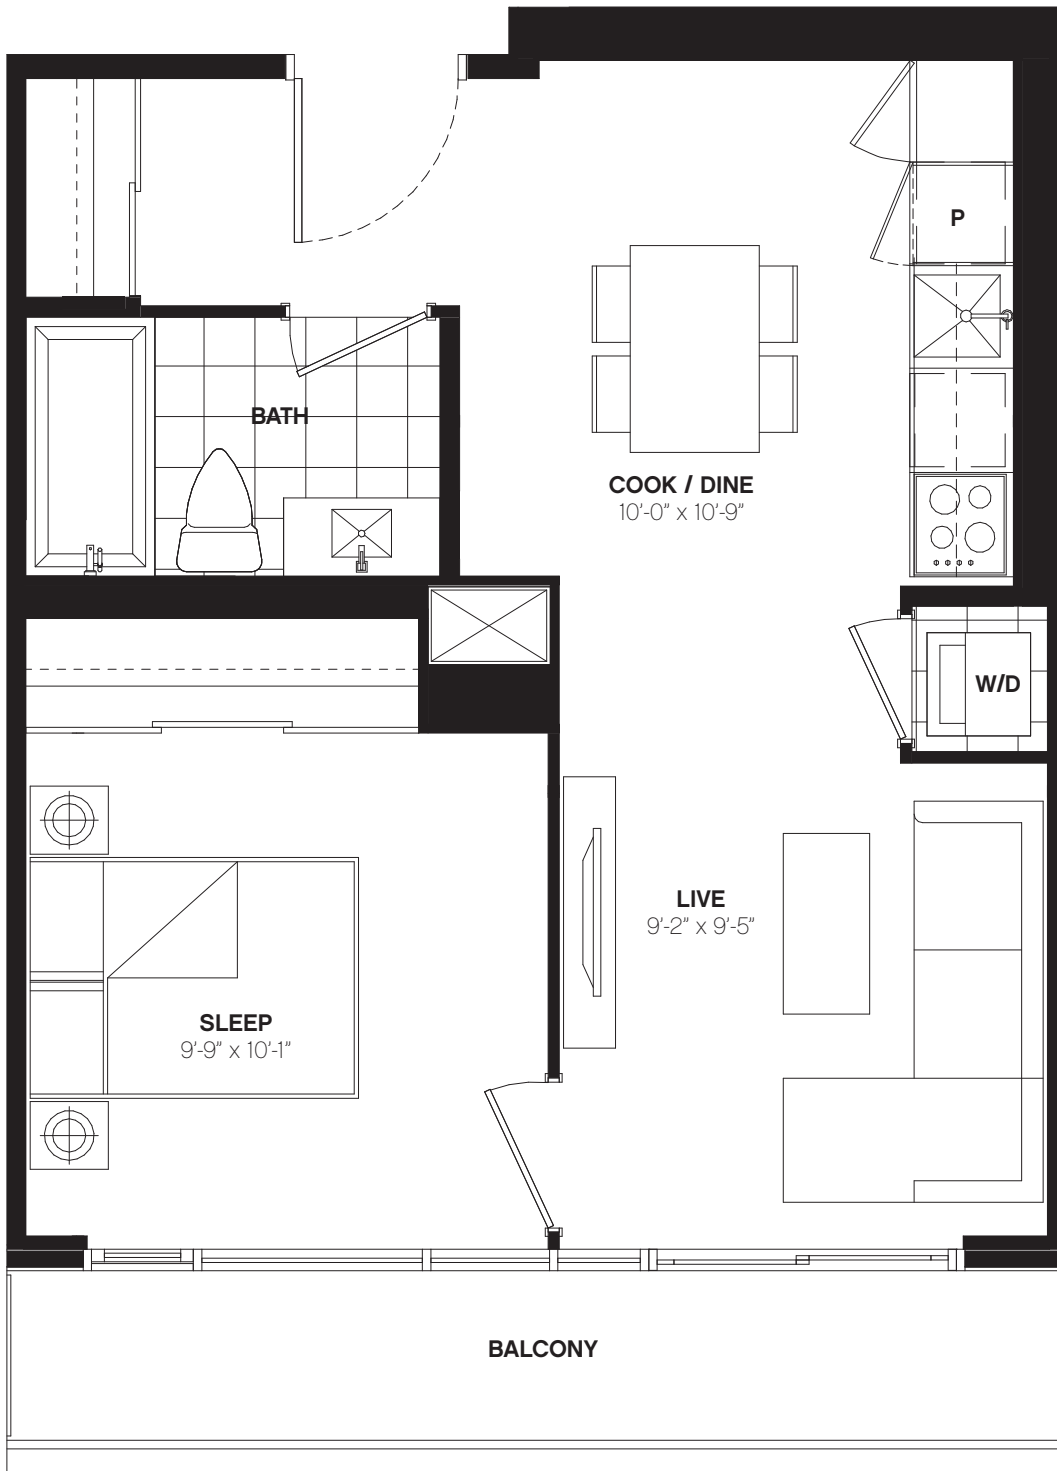

W493

1 BED / 493 SQ. FT.
BALCONY / 66 SQ. FT.

LEVEL 26