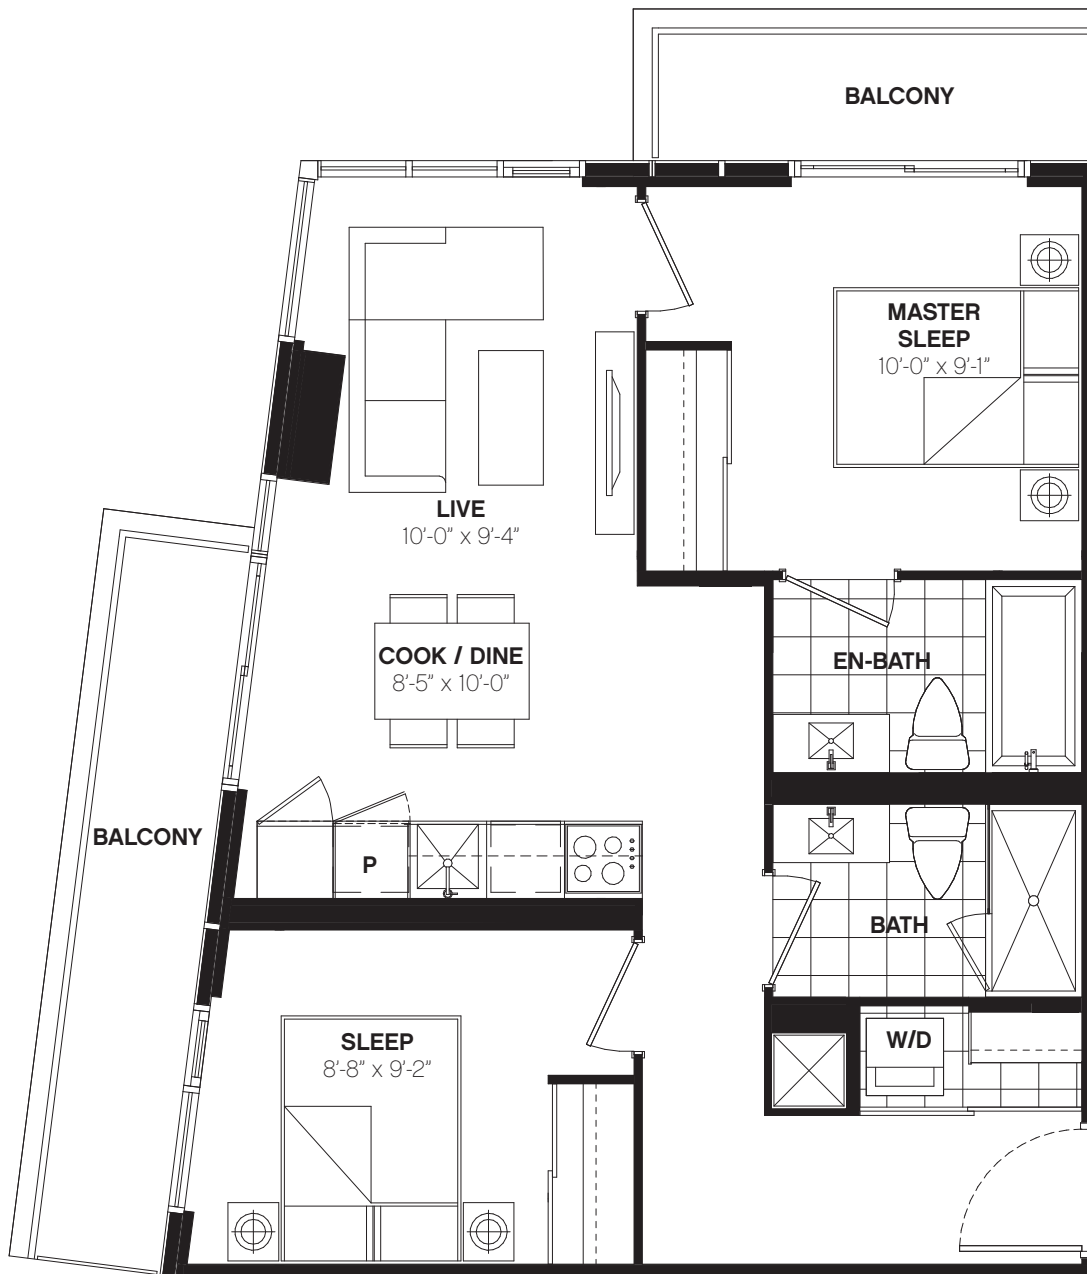

# W651

2 BED / 651 SQ. FT.  
BALCONY / 36 AND 61 SQ. FT.

LEVEL 26