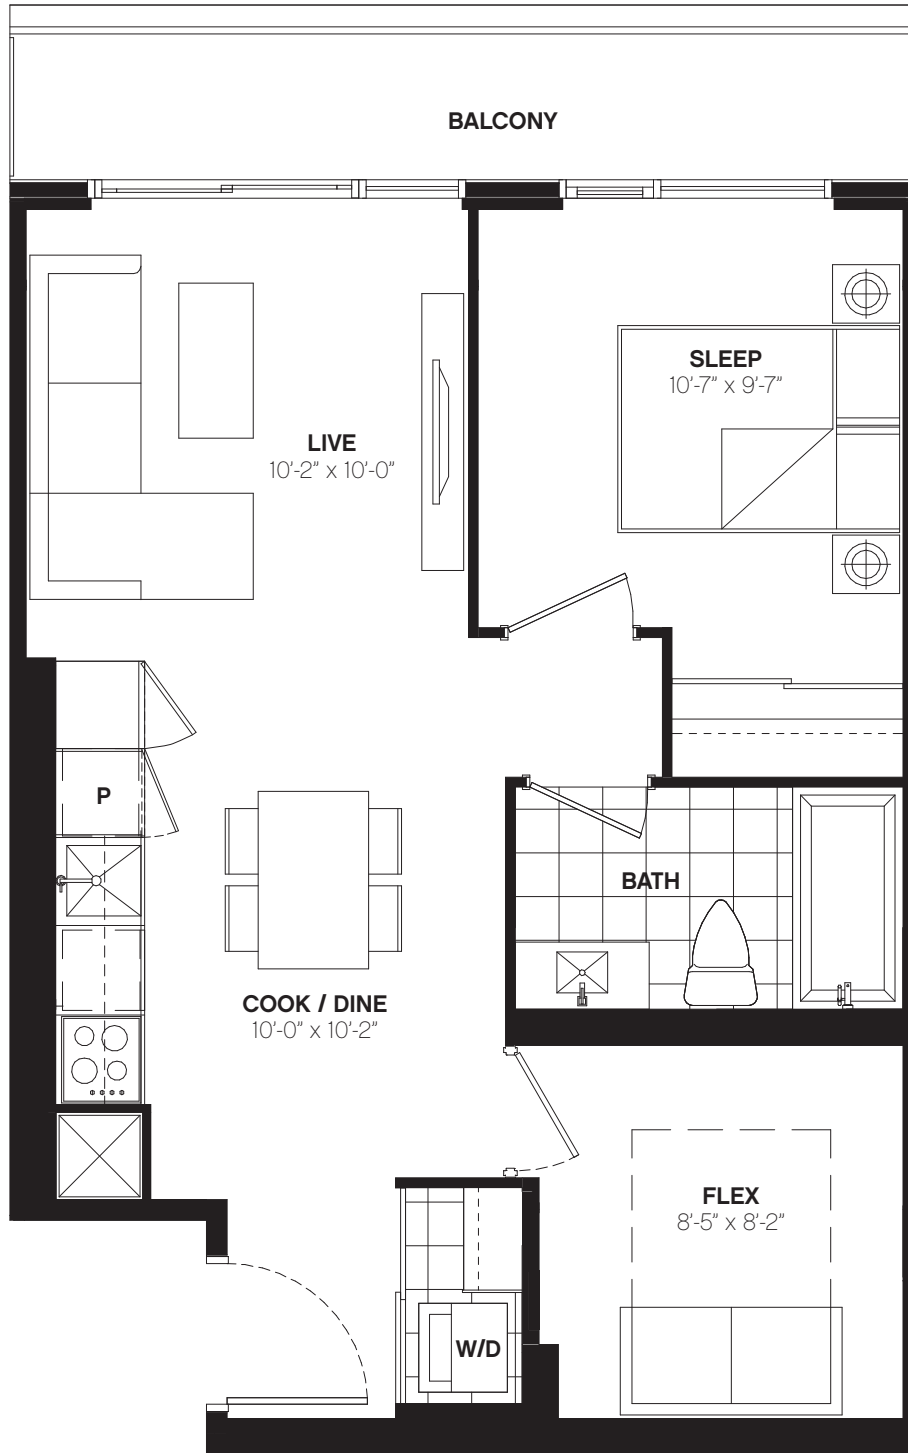

W574

1 BED + FLEX / 574 SQ. FT.
BALCONY / 66 SQ. FT.

LEVEL 26