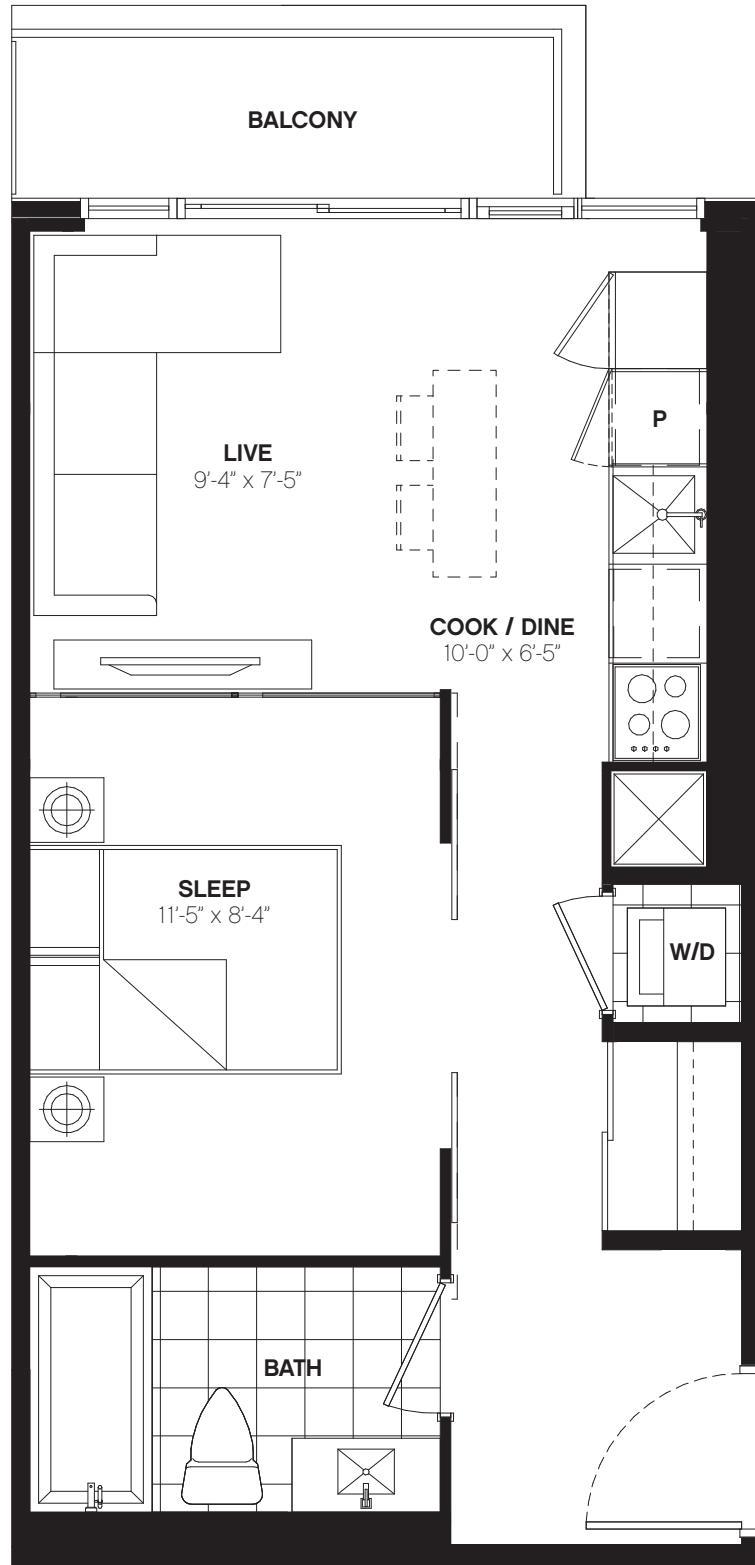

W432

1 BED / 432 SQ. FT.
BALCONY / 36 SQ. FT.

LEVEL 27