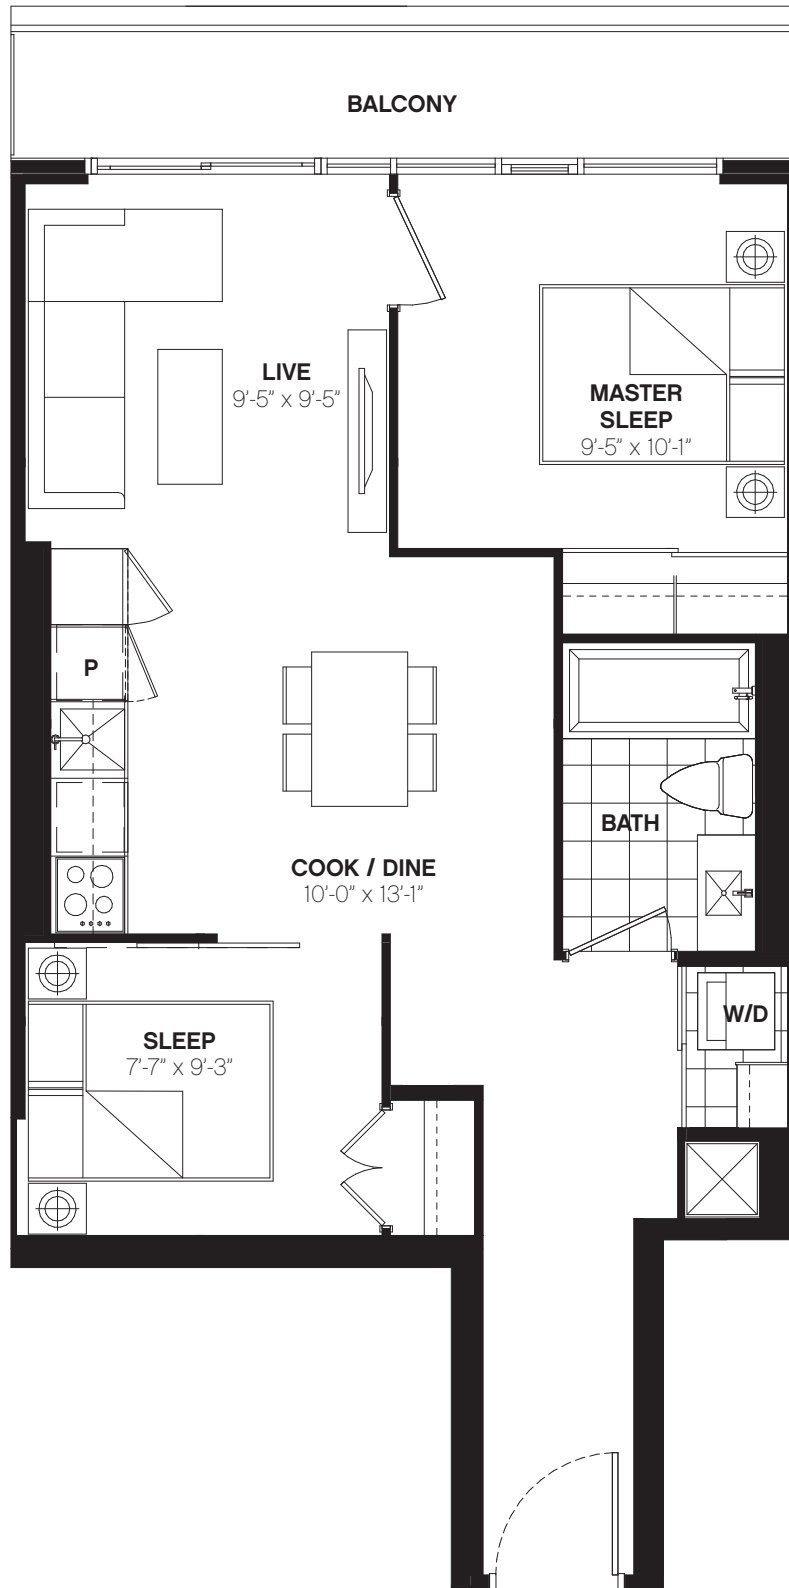

W644

2 BED / 644 SQ. FT.
BALCONY / 66 SQ. FT.

LEVEL 29