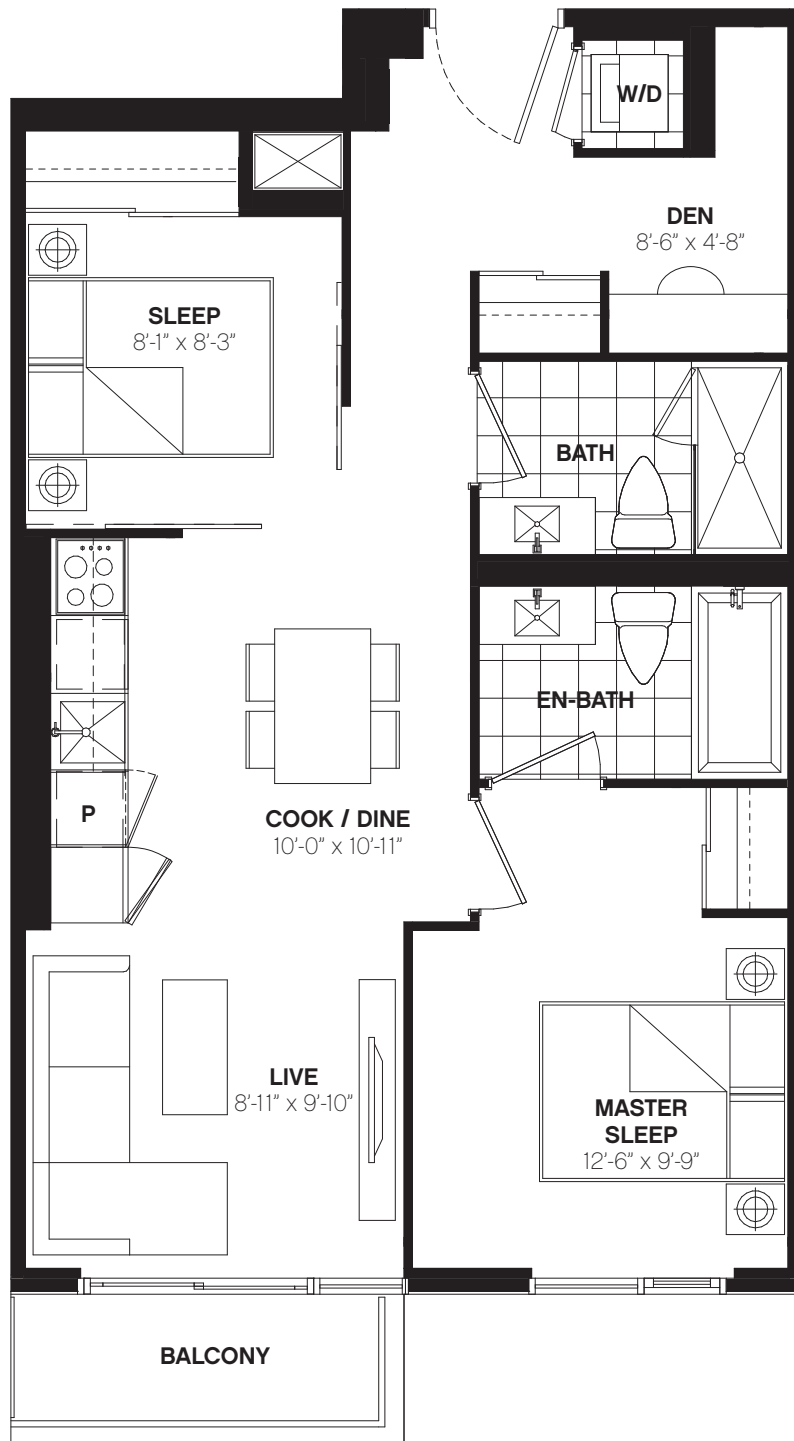

# W667

2 BED + DEN / 667 SQ. FT.  
BALCONY / 31 SQ. FT.

LEVEL 29