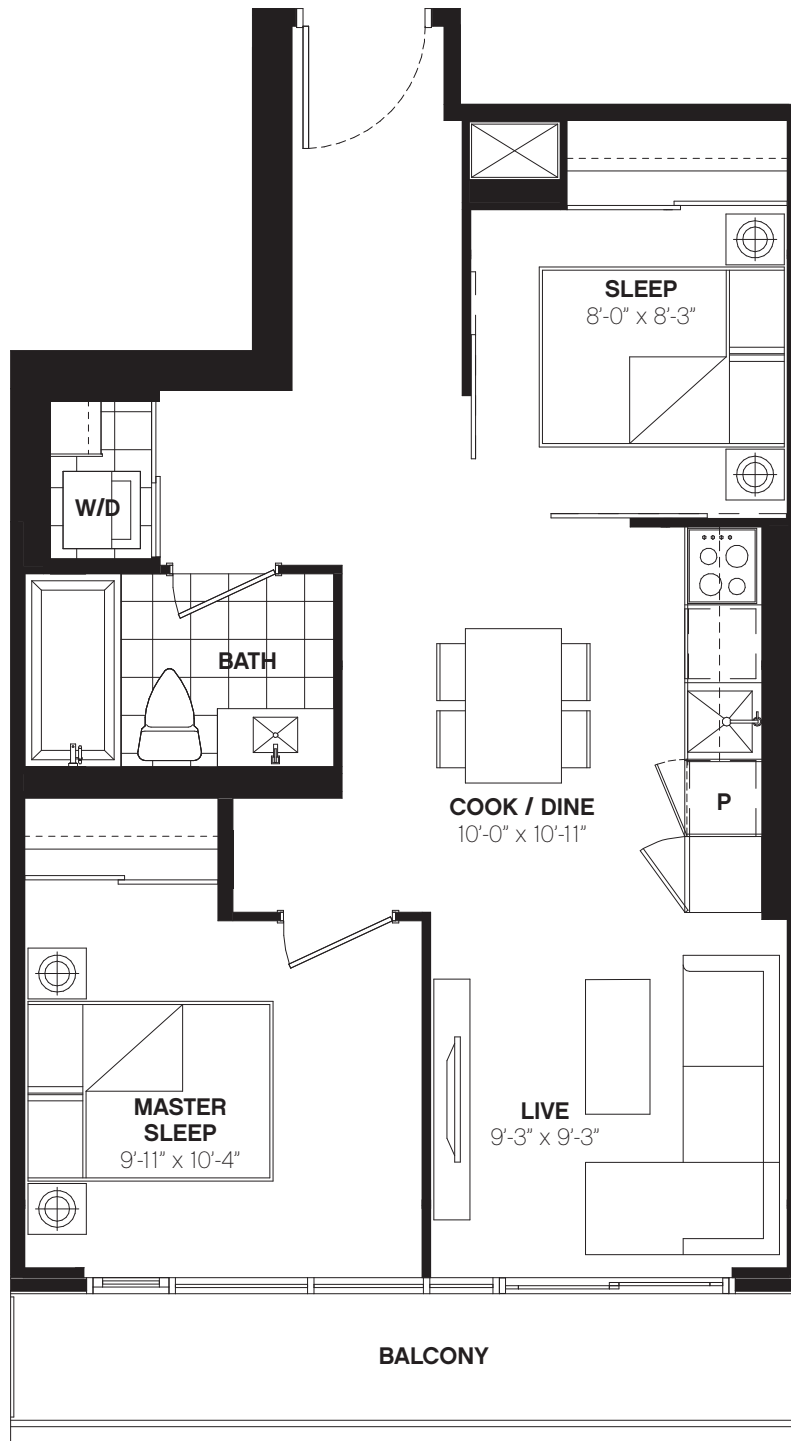

W606

2 BED / 606 SQ. FT.
BALCONY / 66 SQ. FT.

LEVEL 29