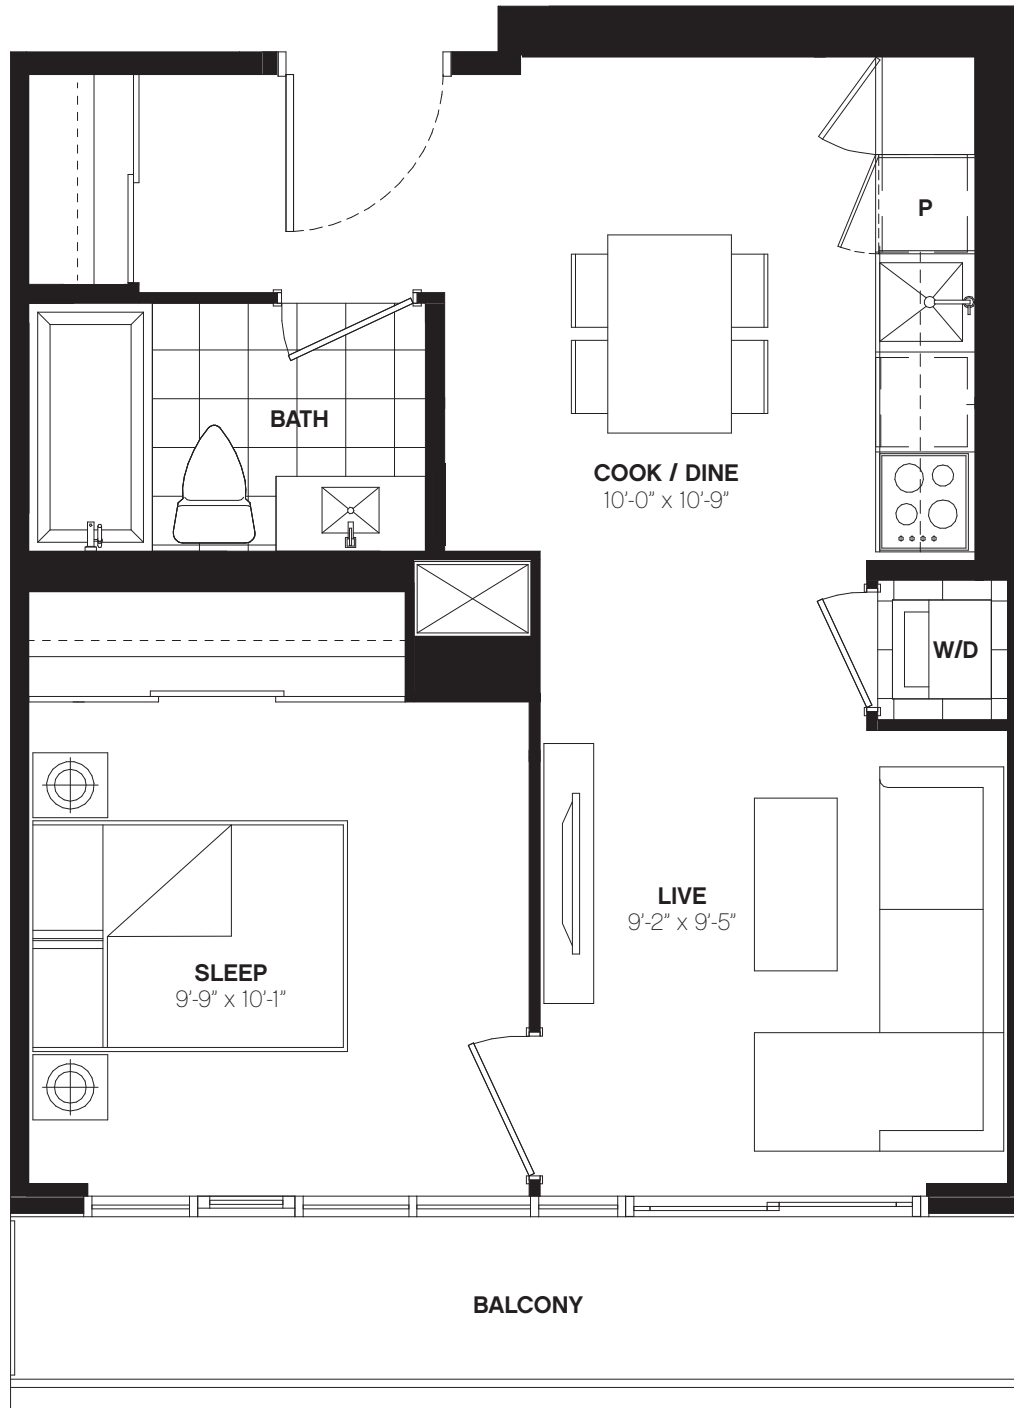

# W493

1 BED / 493 SQ. FT.  
BALCONY / 66 SQ. FT.

LEVEL 29