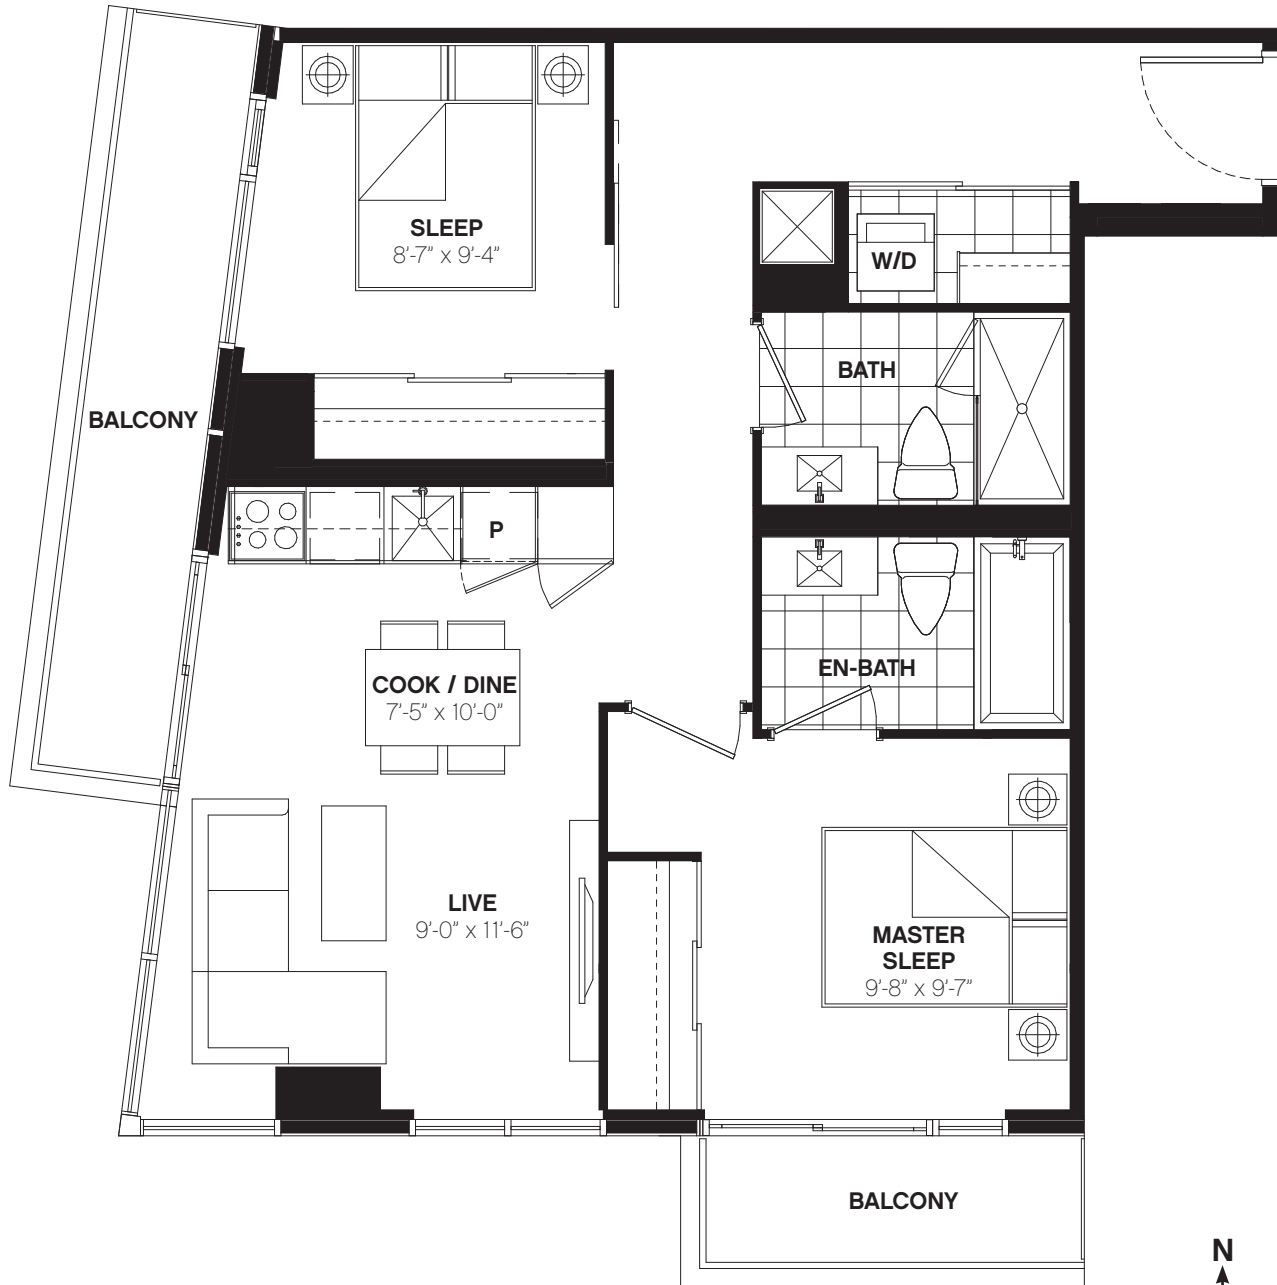

W693

2 BED / 693 SQ. FT.
BALCONY / 31 AND 64 SQ. FT.

LEVEL 29