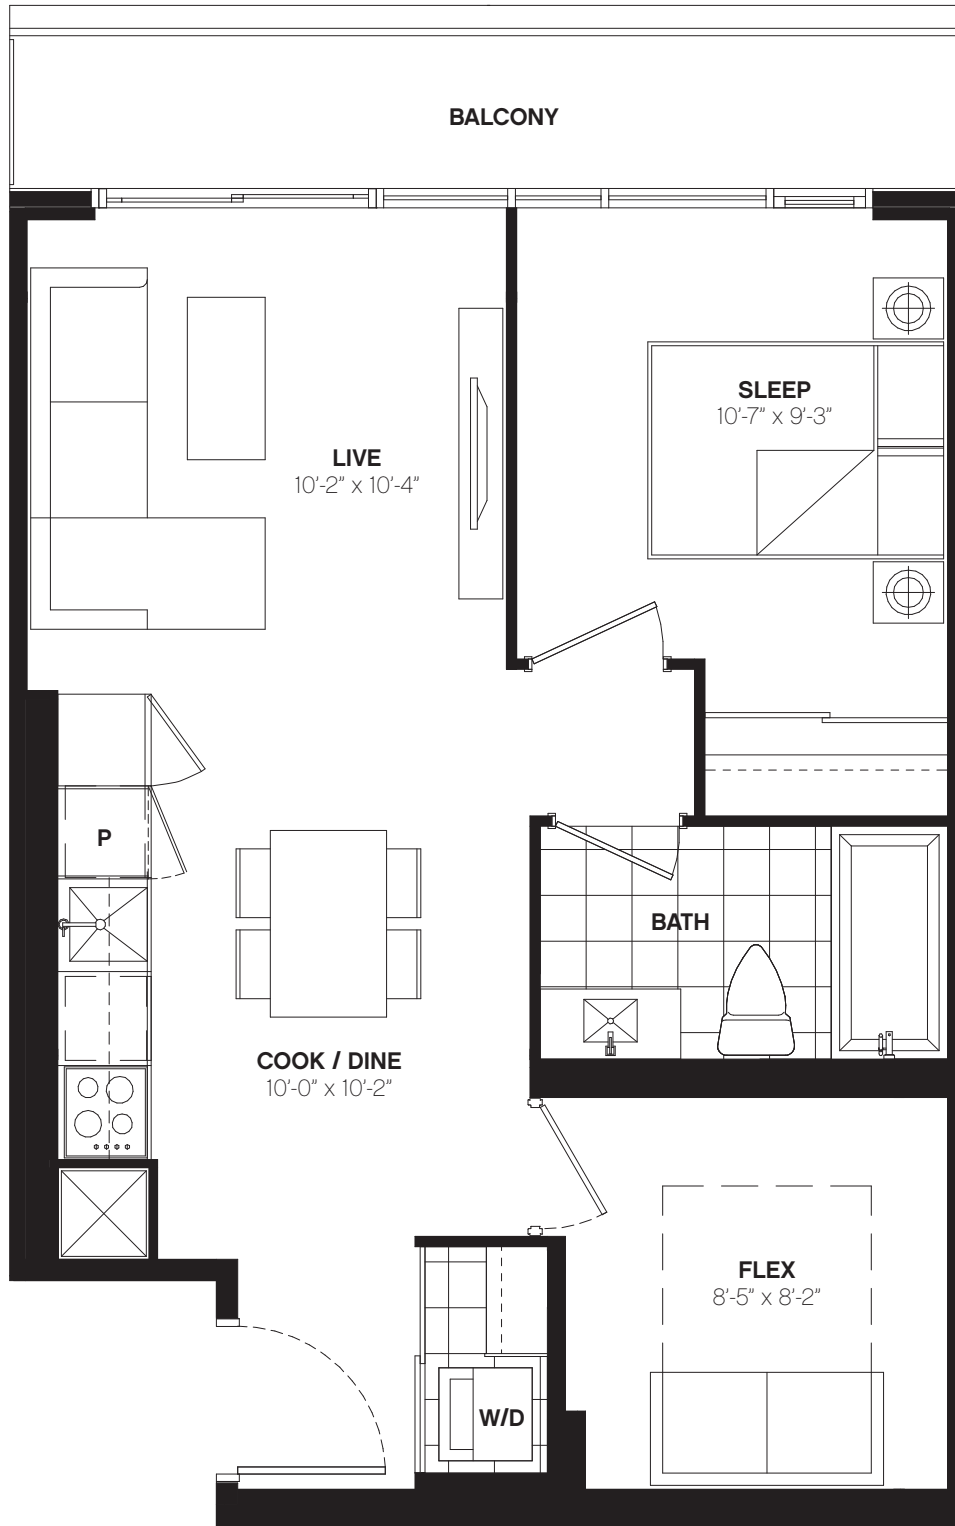

W574

1 BED + FLEX / 574 SQ. FT.
BALCONY / 66 SQ. FT.

LEVEL 29