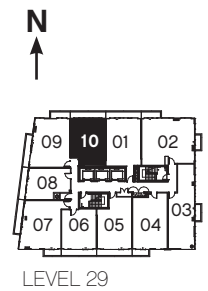

W574

1 BED + FLEX / 574 SQ. FT.
BALCONY / 66 SQ. FT.

LEVEL 29