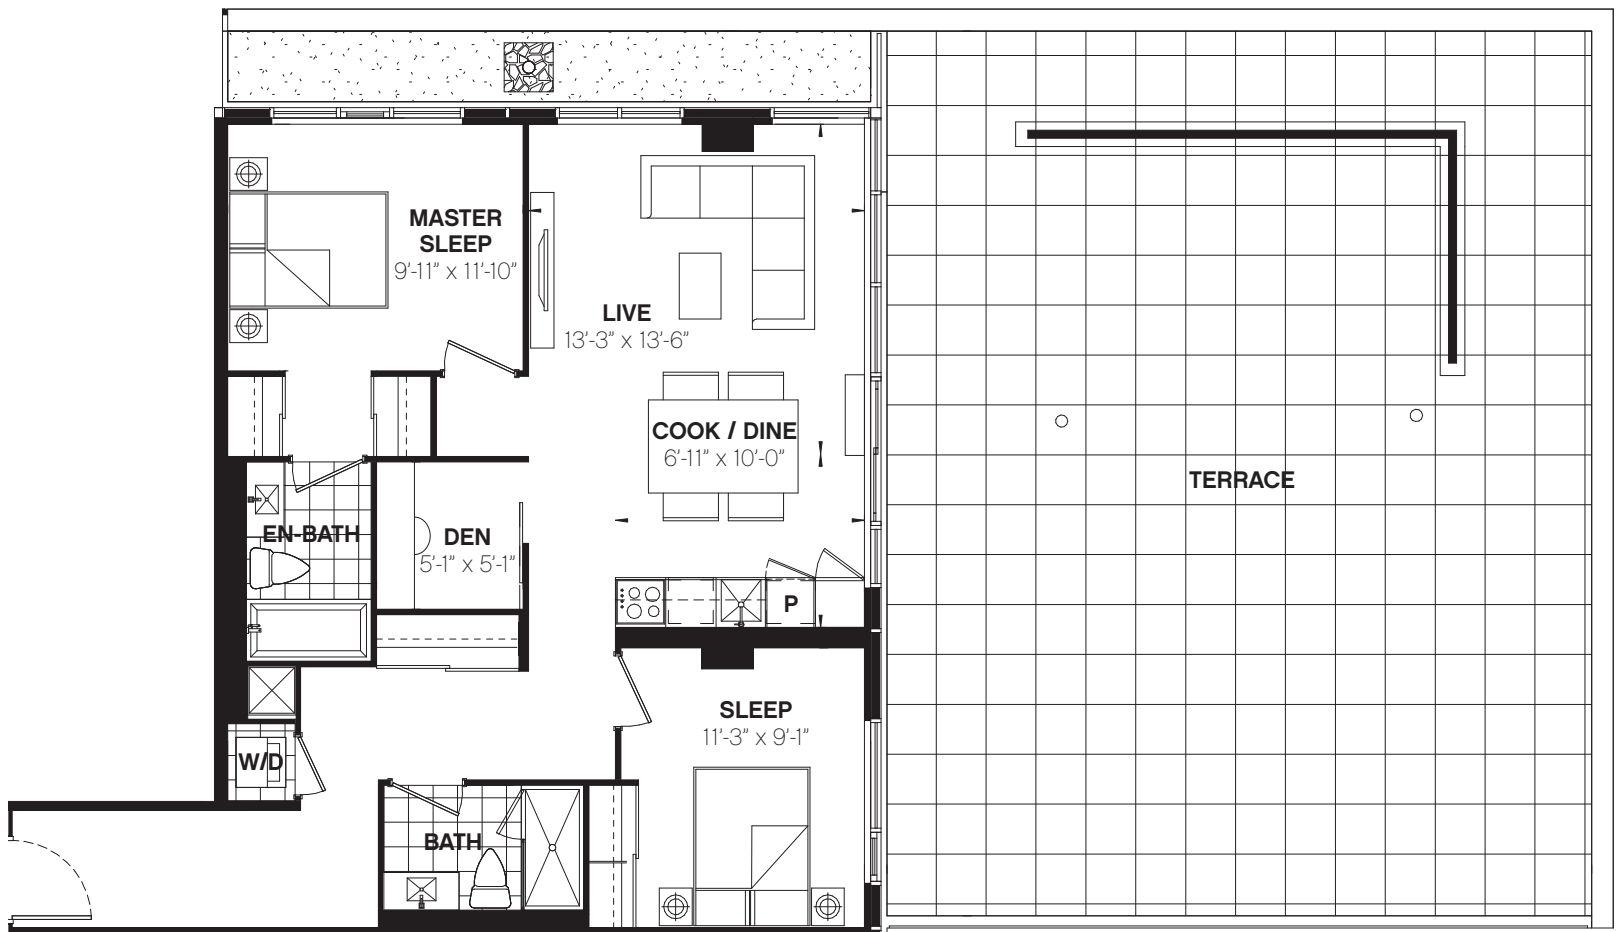

W921

2 BED + DEN / 921 SQ. FT.
TERRACE / 1003 SQ. FT.

WHITEHAUS
CONDOMINIUMS

All dimensions, areas and drawings are approximate. Sizes and specifications are subject to change without notice. Actual useable floor space may vary from the stated floor area. Refer to building keyplate for actual orientation. E. & O.E.