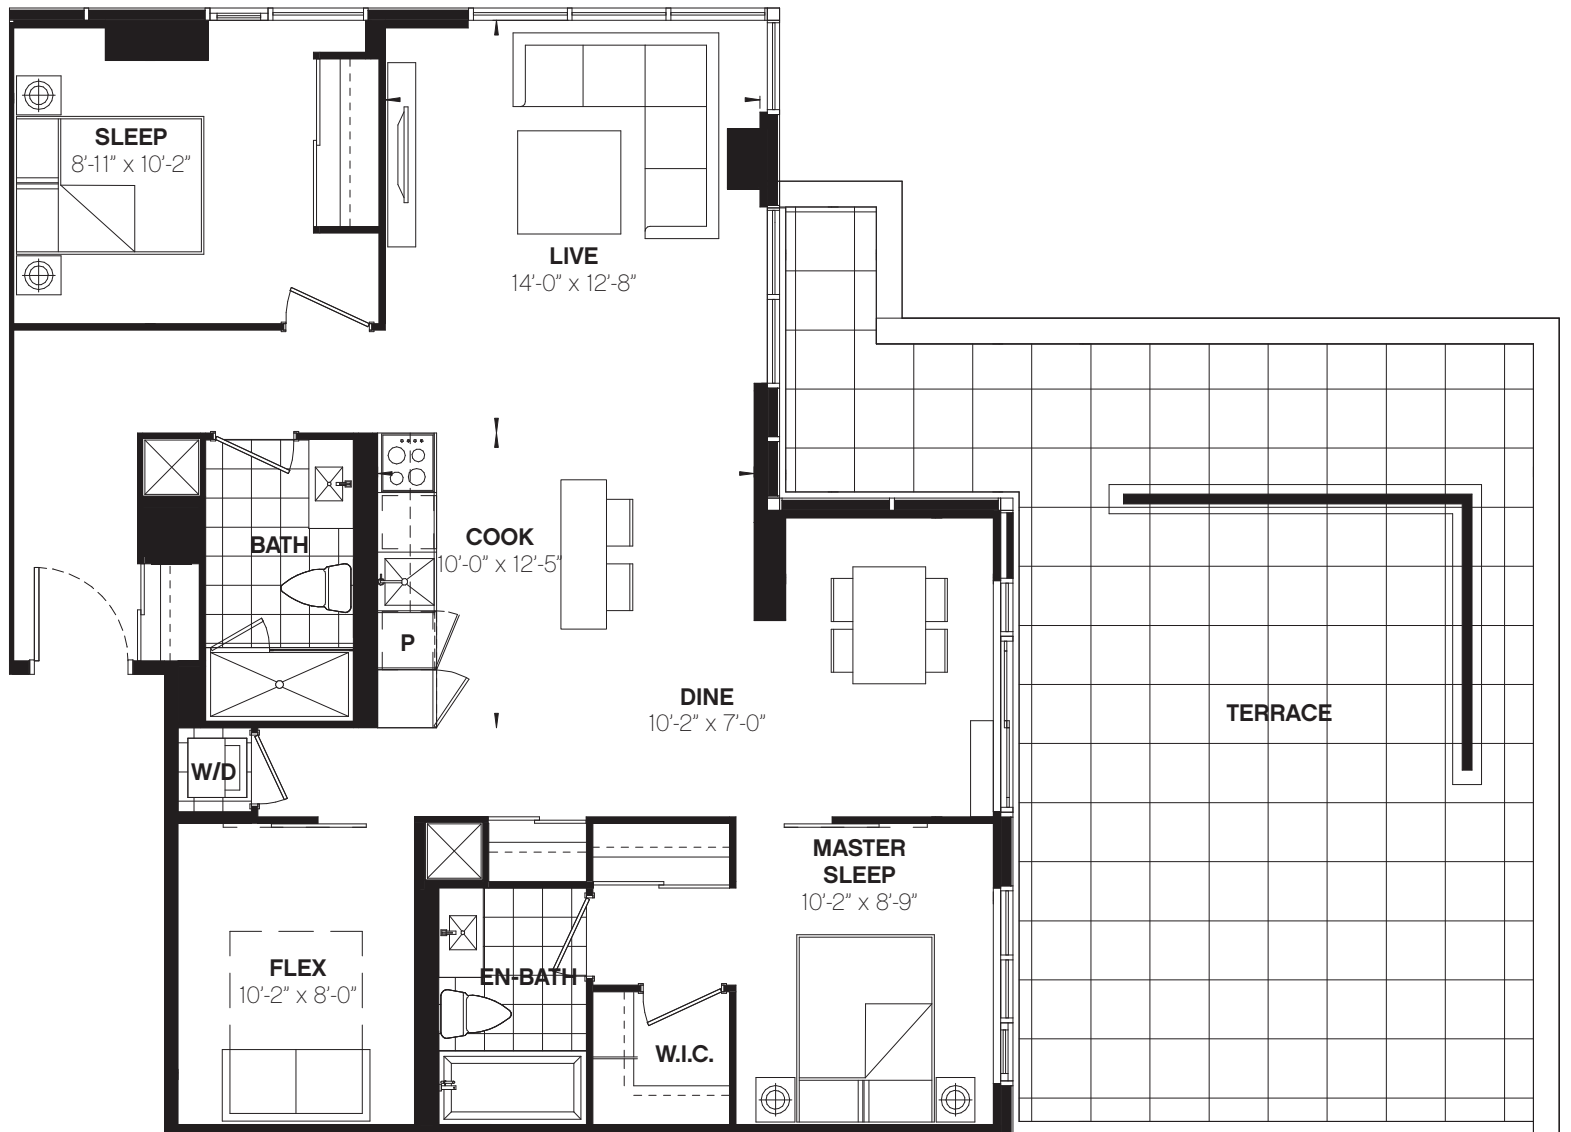

W1085

2 BED + FLEX / 1085 SQ. FT.
TERRACE / 513 SQ. FT.

LEVEL 12