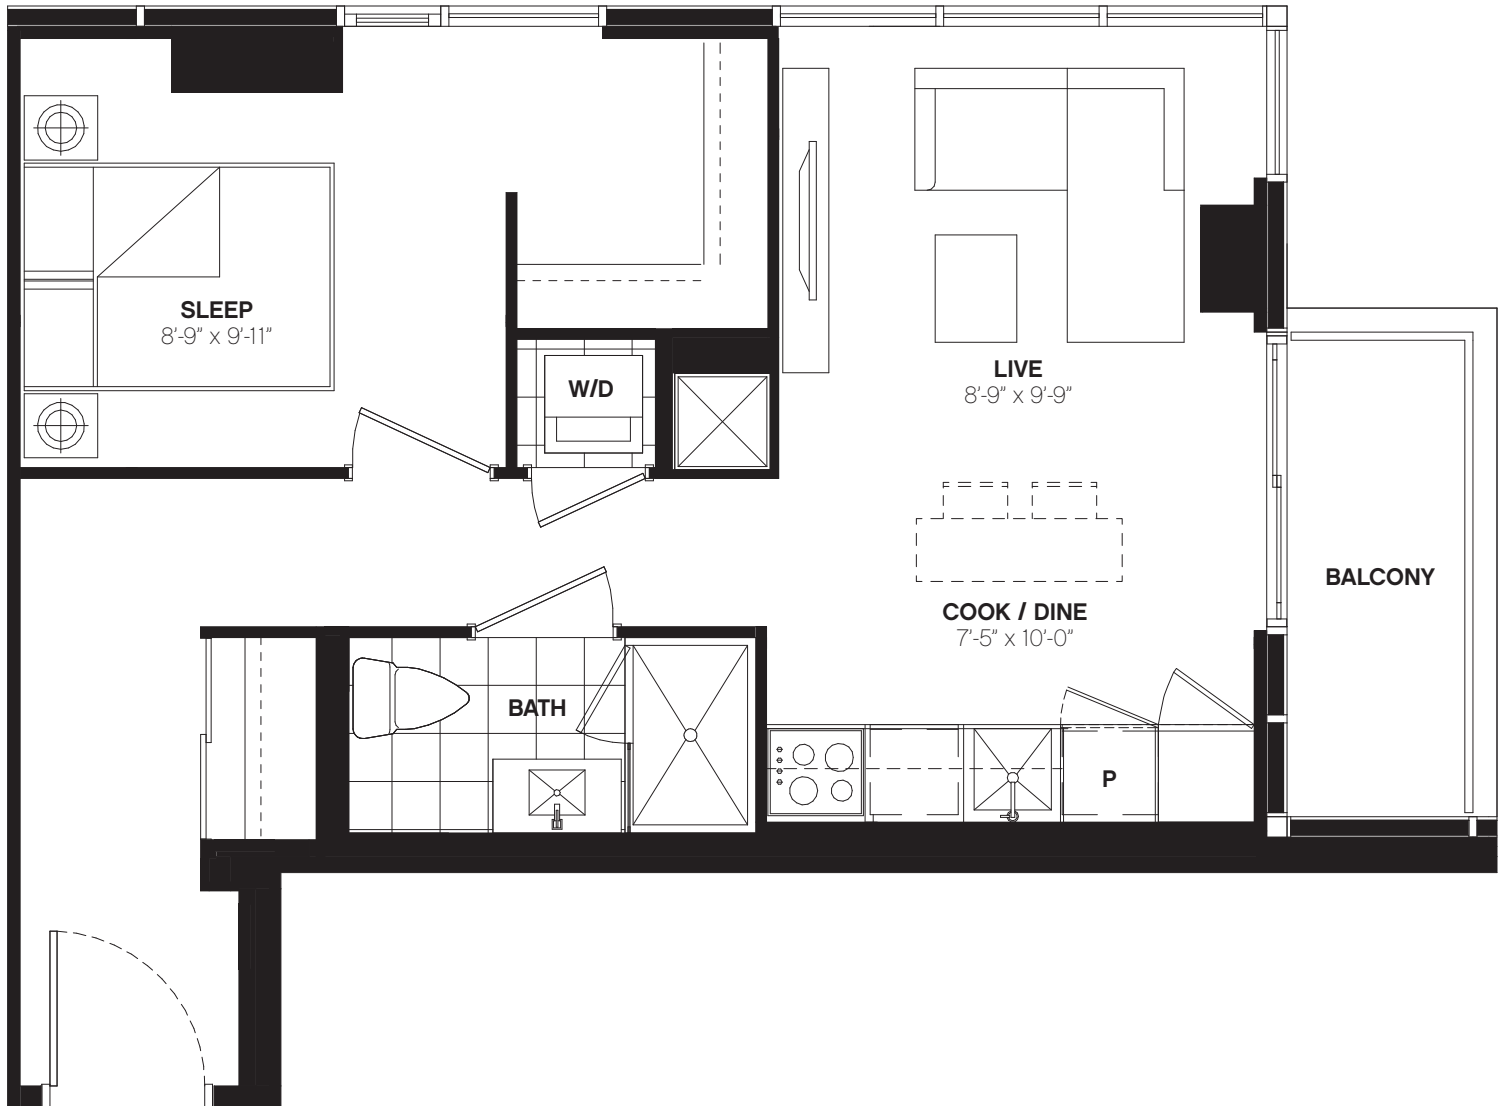

W488

1 BED / 488 SQ. FT.
BALCONY / 35 SQ. FT.

LEVEL 26