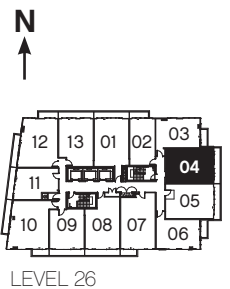

W597

1 BED + FLEX / 597 SQ. FT.
BALCONY / 67 SQ. FT.

LEVEL 26