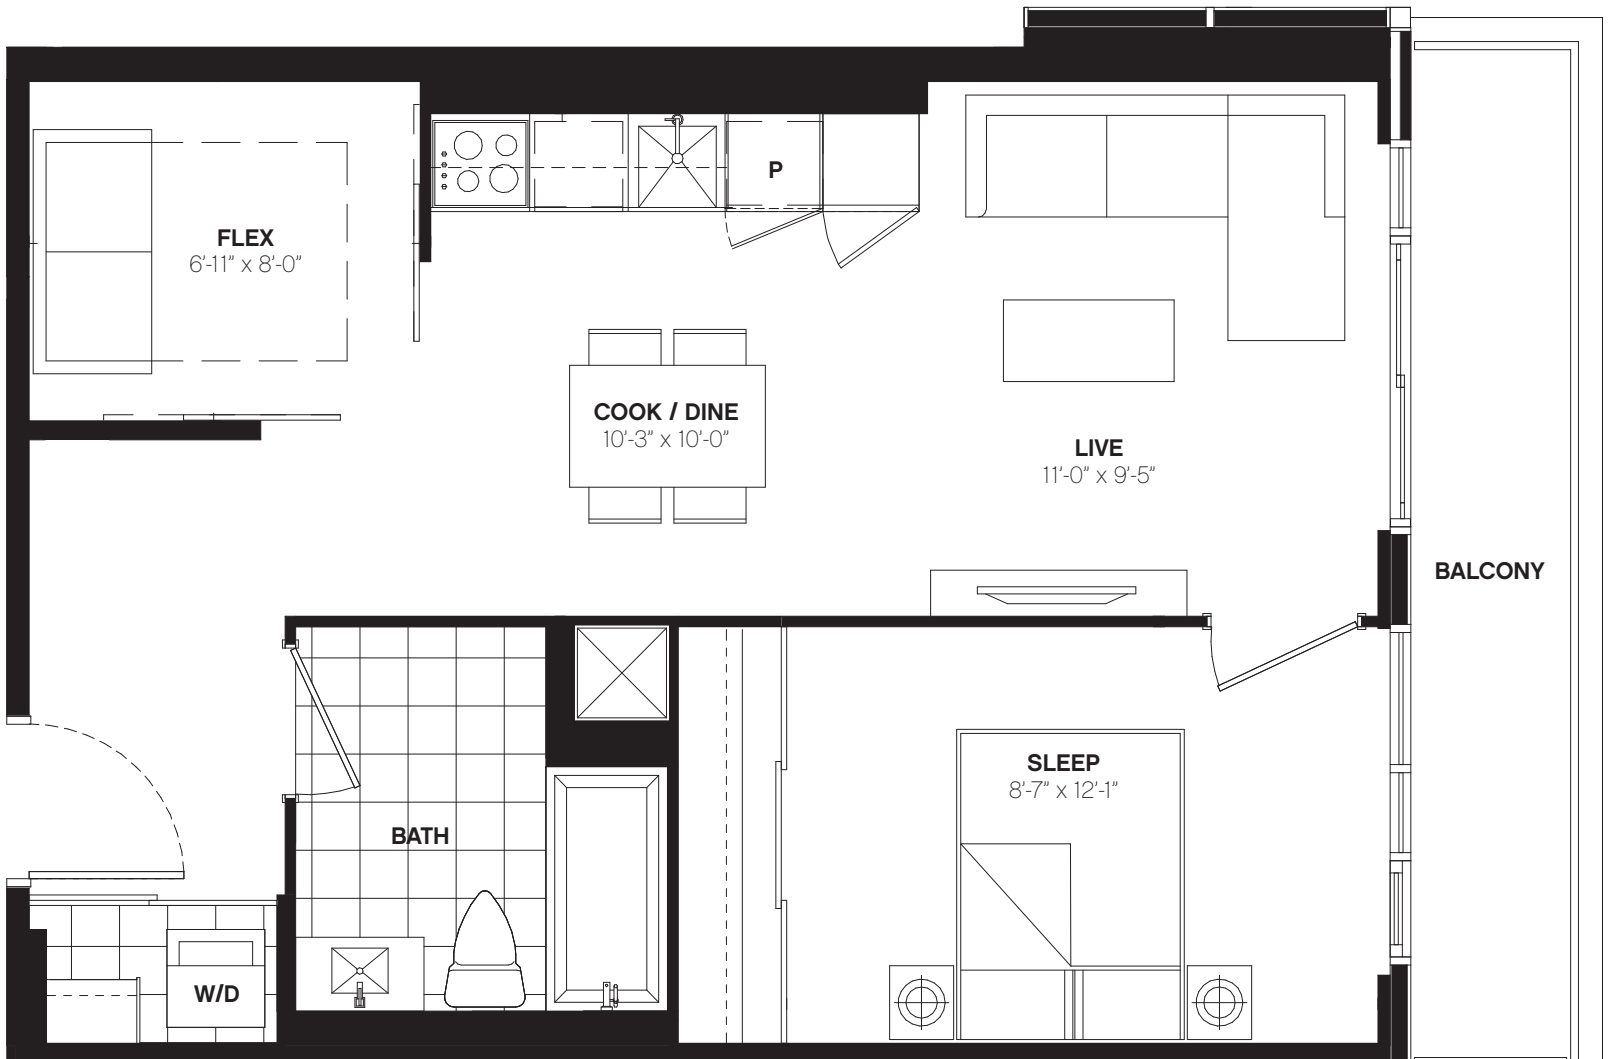

W597

1 BED + FLEX / 597 SQ. FT.
BALCONY / 67 SQ. FT.

LEVEL 26