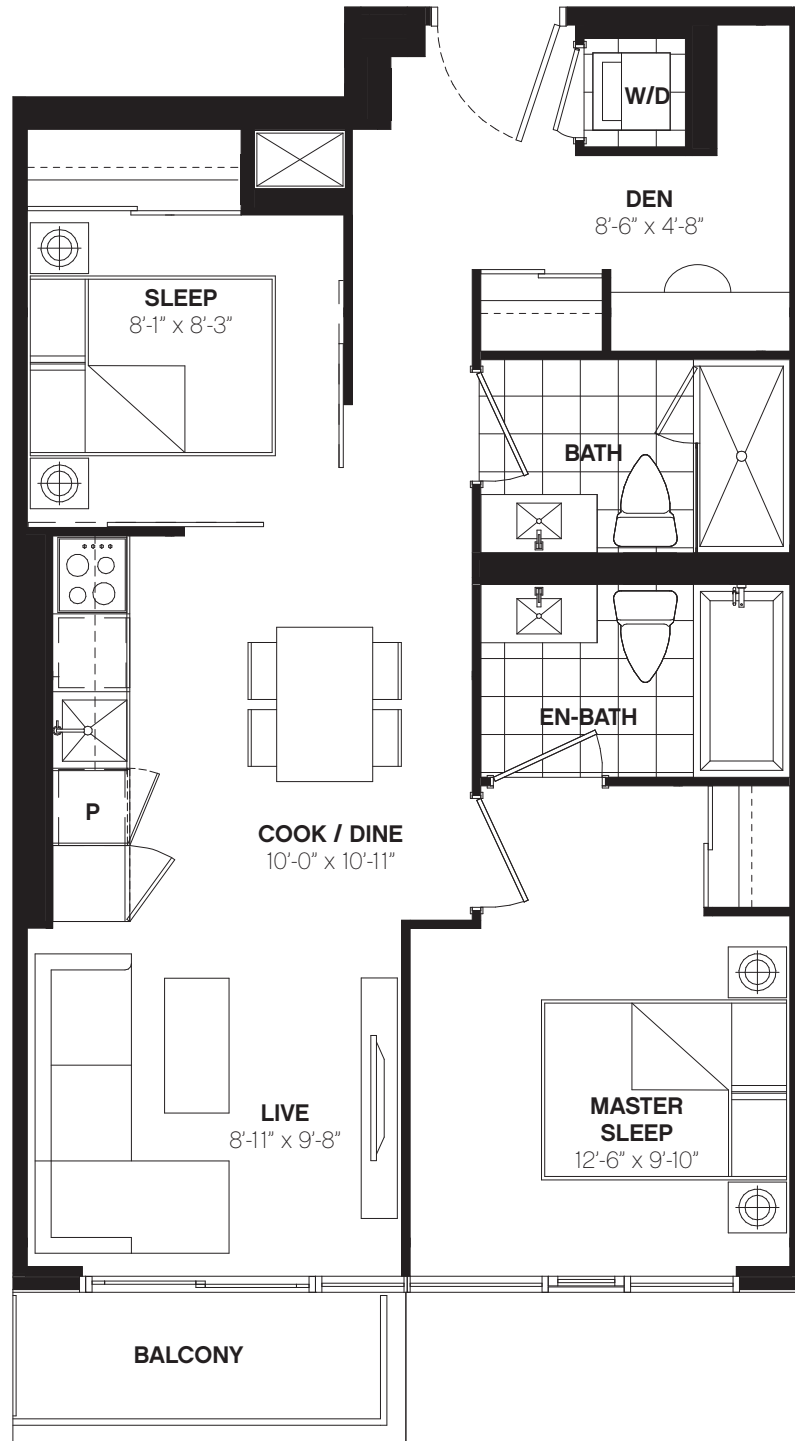

W667

2 BED + DEN / 667 SQ. FT.
BALCONY / 31 SQ. FT.

LEVEL 26