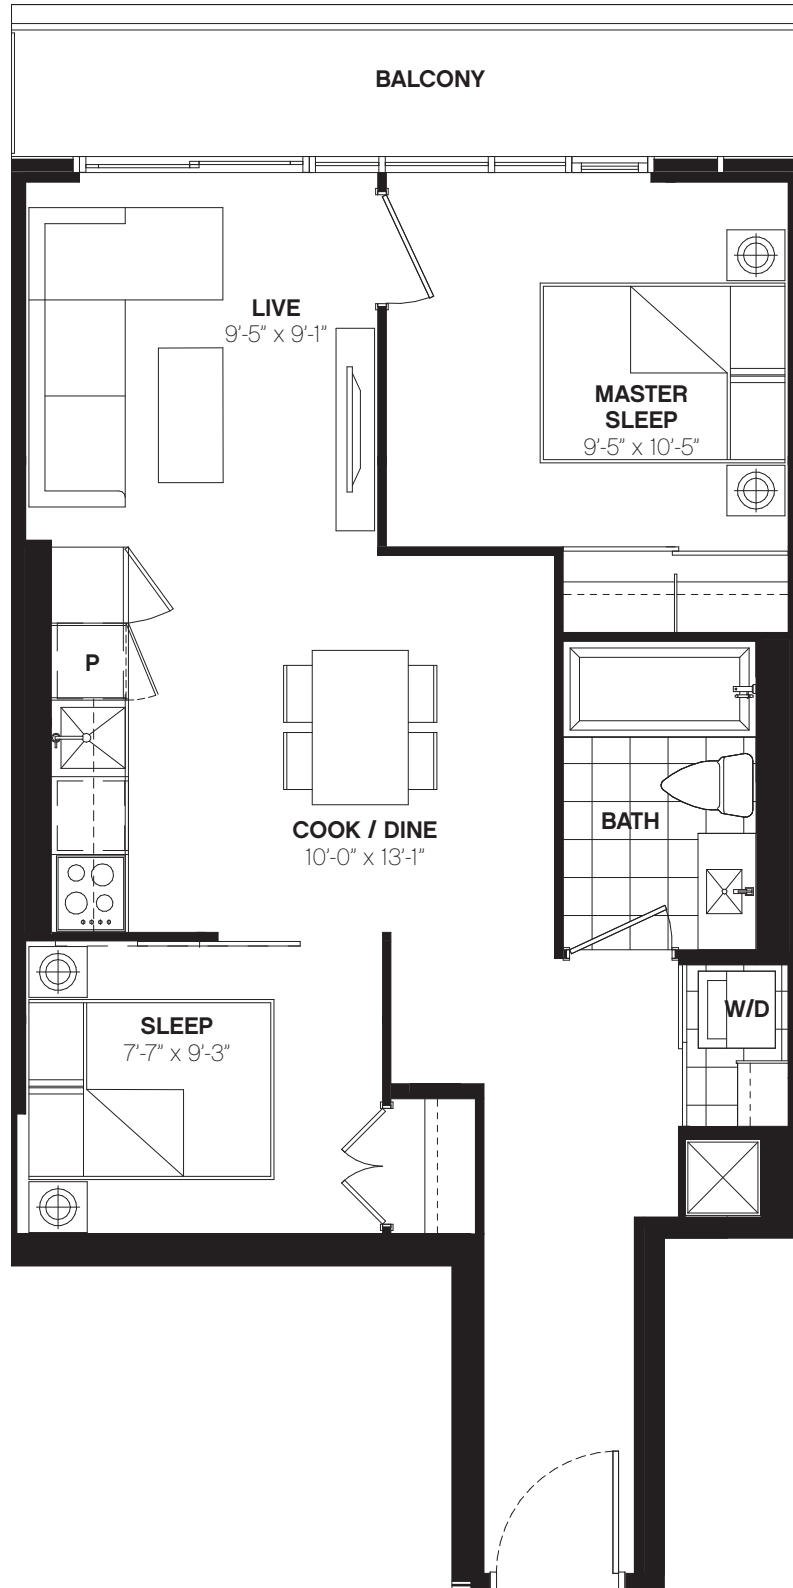

W644

2 BED / 644 SQ. FT.
BALCONY / 66 SQ. FT.

LEVEL 26