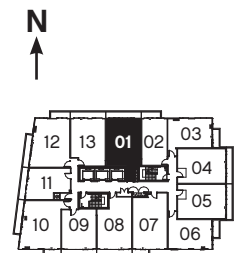

W644

2 BED / 644 SQ. FT.
BALCONY / 66 SQ. FT.

LEVEL 26